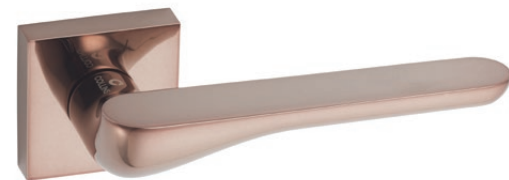

RH01A-132
Door Thickness : 35-68 mm
Finish : MBBN, AB, MBSN, PVD RG
Make : Zamak