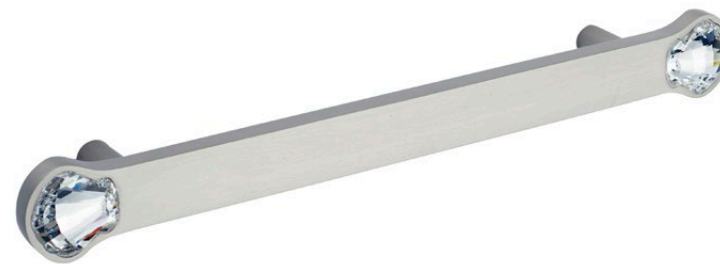

SW- 88
Door Thickness : 35-68 mm
Finish : BSN, PVD RG, Sunset Gold
Make : Brass with Swarovski Crystal

SW- 1038
Finish : BSN, PVD RG, Sunset Gold
Make : Brass with Swarovski Crystal

SW- 1033
Finish : BSN, PVD RG, Sunset Gold
Make : Brass with Swarovski Crystal