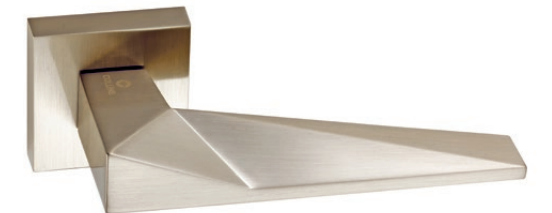

RH-01A- 122
 Door Thickness : 35-68 mm
 Finish : Snake - RG, Gold, Anthracite, Silver
 Make : Zamak

NEW

RH-01A- 124
 Door Thickness : 35-68 mm
 Finish : BSN, CP, MBBN, MBSN
 Make : Zamak

RH01A-126
 Door Thickness : 35-68 mm
 Finish : CP-MBSN, CP-White, AB-MAB
 Make : Zamak