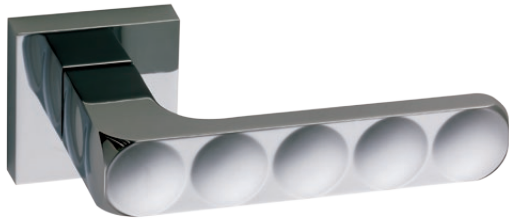

RH01A-129
Door Thickness : 35-68 mm
Finish : MBSN, AB, CP
Make : Zamak