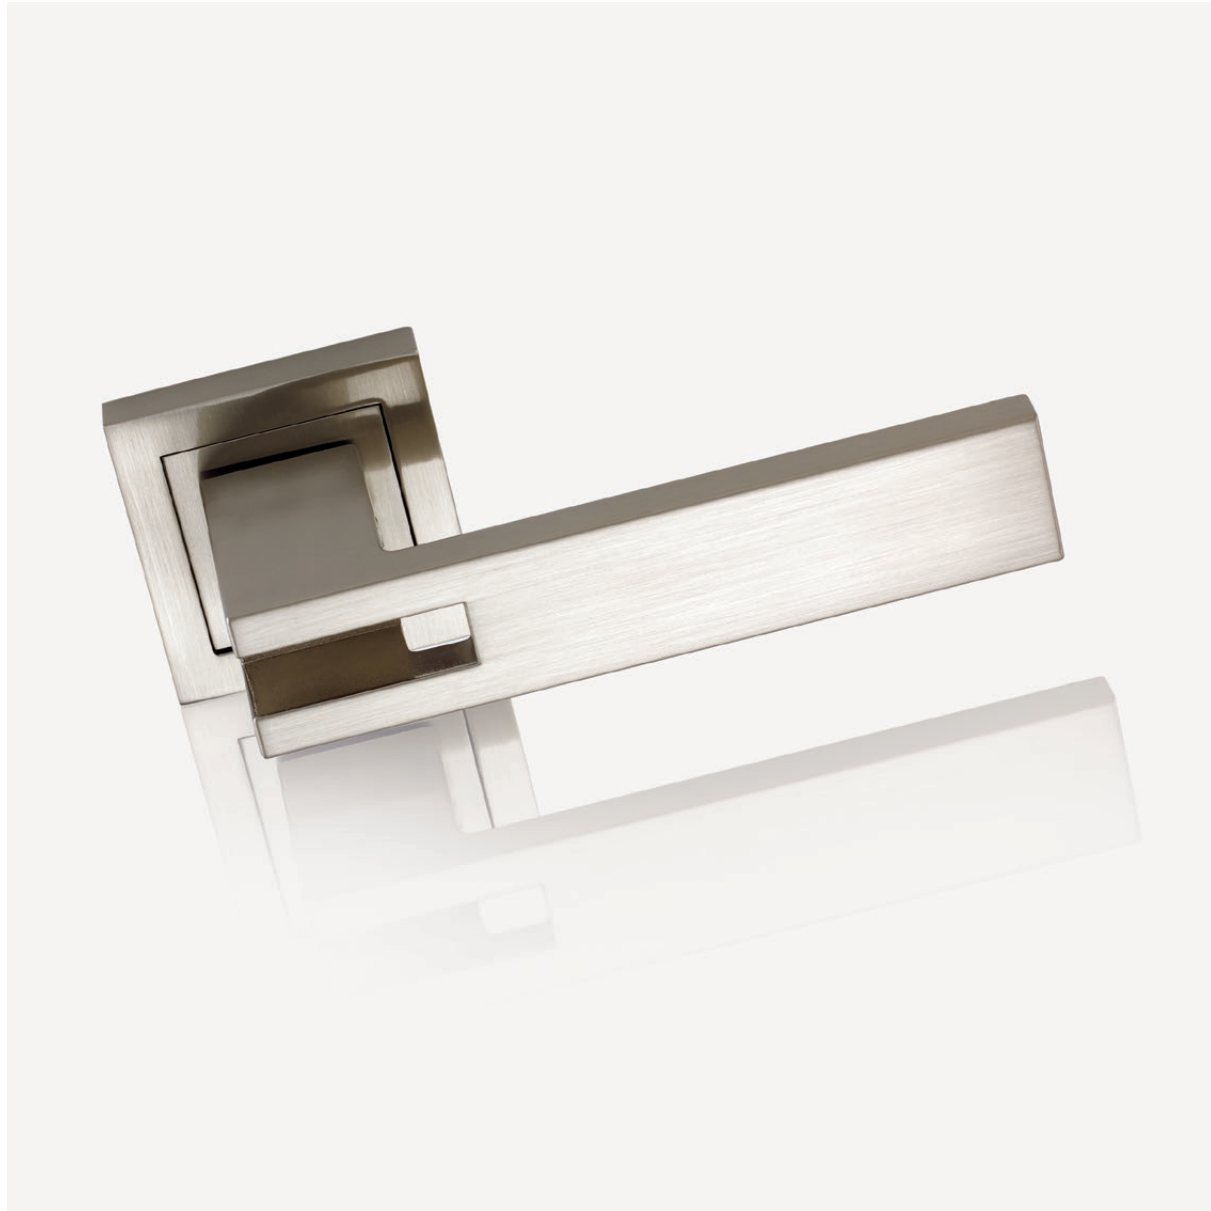

Unique
Experience, Creativity & Innovation

Perfect
Balance of Aesthetics & Function

IMAGINE
EXCELLENCE

**LEVER
HANDLES**

INTRODUCING
**NEW
FINISHES**
YEAR 2020

SNAKE
ROSE GOLD

SNAKE
SILVER

SNAKE
GOLD

SNAKE
ANTHRACITE

LEVERHANDLES

LH-01A - 100
 Door Thickness : 35-68 mm
 Finish : BSN
 Make : ZAMAK

LH-01A - 75
 Door Thickness : 35-68 mm
 Finish : CP-BSN
 Make : ZAMAK

LH-01A - 94
 Door Thickness : 35-68 MM
 Finish : CP- BSN, CP- White, CP- Black
 Make : ZAMAK