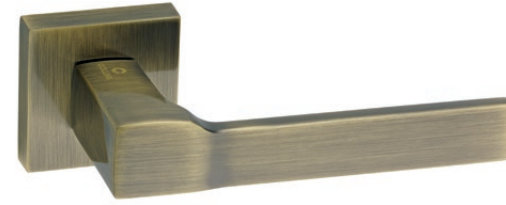

RH01A-133
Door Thickness : 35-68 mm
Finish : MBBN, AB, MBSN, PVD RG
Make : Zamak