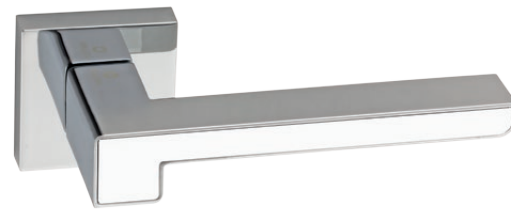

RH-01A- 121
Door Thickness : 35-68 mm
Finish : BSN-CP, CP-Matt Black, CP-White
Make : Zamak