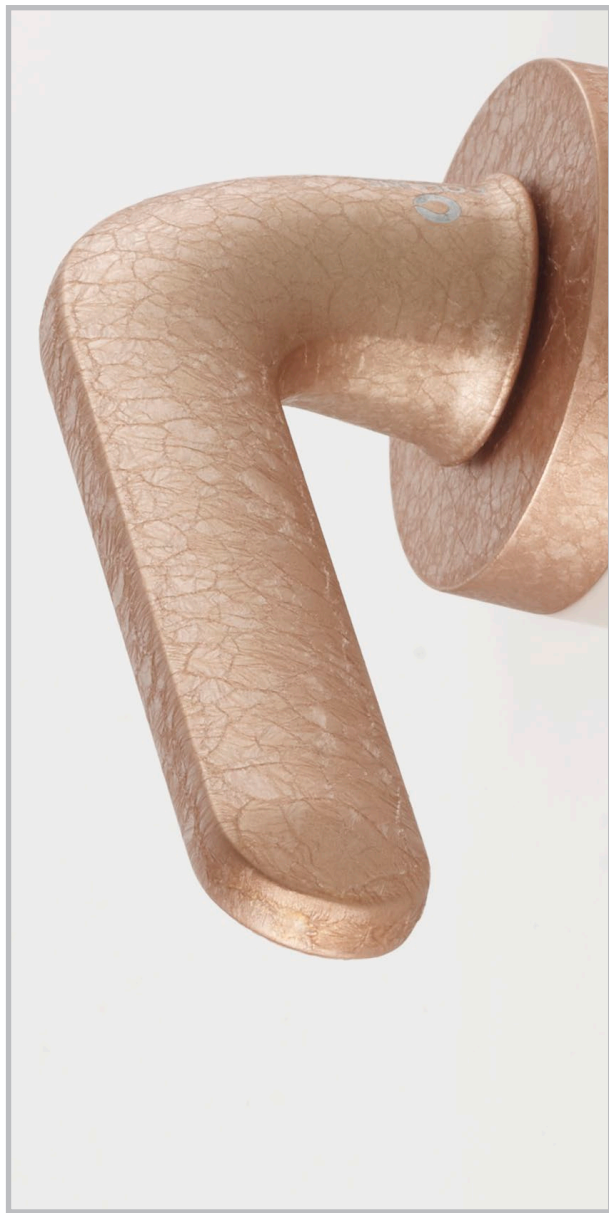

Unique
Experience, Creativity & Innovation

Perfect
Balance of Aesthetics & Function

IMAGINE
EXCELLENCE

**LEVER
HANDLES**

INTRODUCING
**NEW
FINISHES**
YEAR 2020

SNAKE
ROSE GOLD

SNAKE
SILVER

SNAKE
GOLD

SNAKE
ANTHRACITE

LEVERHANDLES

LH-01A - 100
 Door Thickness : 35-68 mm
 Finish : BSN
 Make : ZAMAK

LH-01A - 75
 Door Thickness : 35-68 mm
 Finish : CP-BSN
 Make : ZAMAK

LH-01A - 94
 Door Thickness : 35-68 MM
 Finish : CP- BSN, CP- White, CP- Black
 Make : ZAMAK