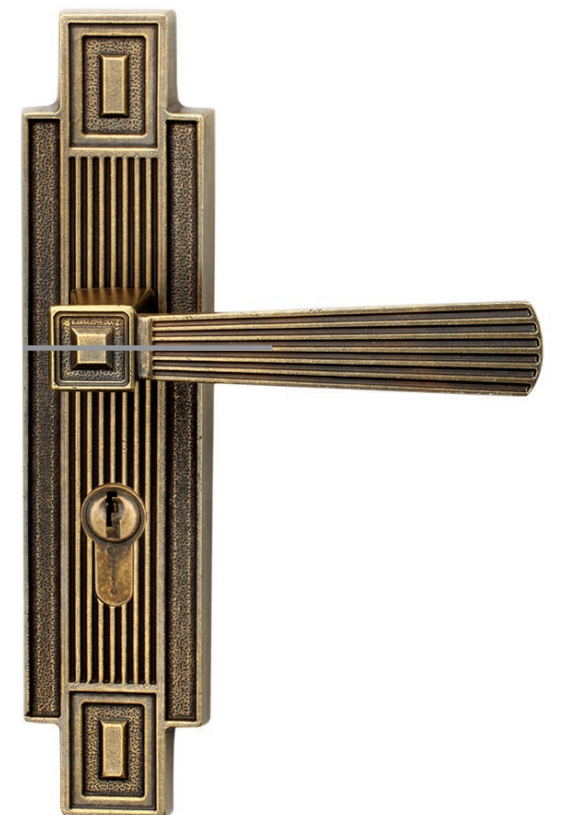

Master Craftsmen

Authenticity & Substance

Sophisticated

Classy. Graceful . Elegant.

CRAFTED
IMAGINATION

CLASSIC
COLLECTION

C- 0106 (Plate Handle)
Finish : Aged Antique/ B5; Red Antique/ 92
Make : Virgin Brass
Door Thickness : 38-60mm

C- 0206A
Finish : Red Antique/ 92
Make : Virgin Brass
Door Thickness : 38-60mm

C- 1211
Finish : Aged Antique/ B5; Red Antique/ 92
Make : Virgin Brass
Door Thickness : 38-60mm

C- 1111 (Plate Handle)
Finish : Aged Antique/ B5; Red Antique/ 92
Make : Virgin Brass
Door Thickness : 38-60mm